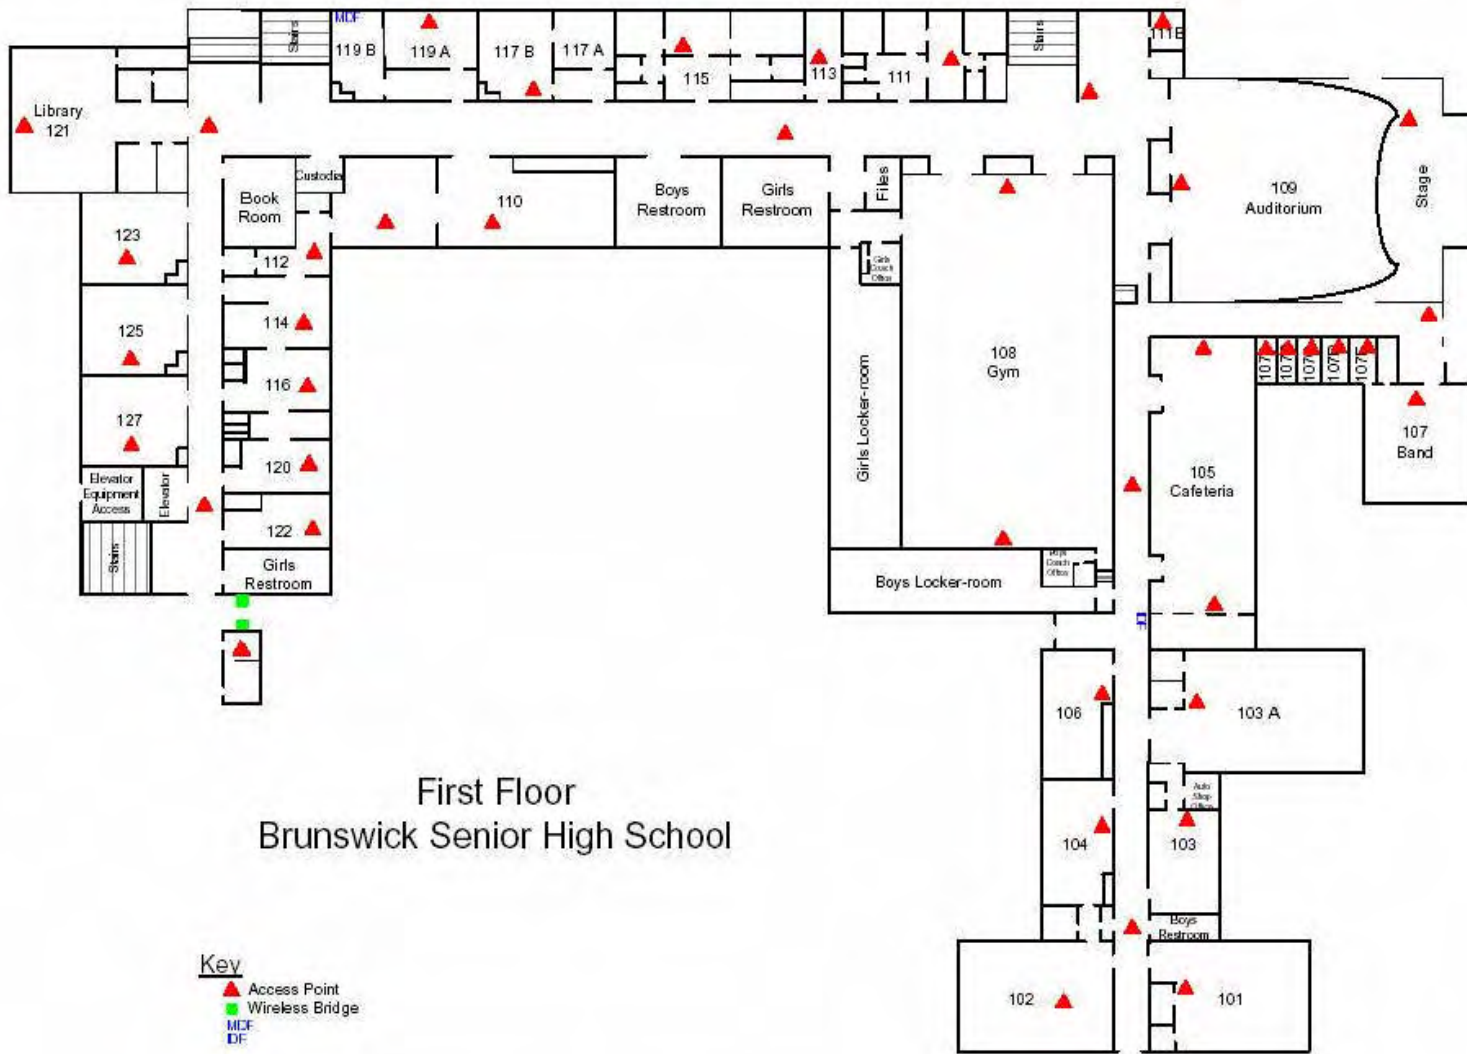

- Athletic /PE/Health
- Office
- Music/Auditorium
- Special Ed/Services
- Social Studies
- Art
- Consumer Family Science
- Custodial/Storage
- World Languages
- Commons/Study/Lounge
- Industrial Tech
- Media/Technology/Computer Lab
- Business
- English
- Science
- Math
- Restrooms

Floor Plan Option 2

First Floor
Brunswick Senior High School

- Key**
- ▲ Access Point
 - Wireless Bridge
 - MCF
 - DF

This floor plan is NOT to scale.

First Floor
Brunswick Senior High School

- Key
- ▲ Access Point
 - Wireless Bridge
 - MCF
 - DF

FIRST FLOOR PLAN - HIGH SCHOOL

Patriot Middle School

Floor Plan Option 4

Floor Plan Option 5

Floor Plan Option 6

Patriot Elementary School

Four vertical columns of handwriting practice lines, each containing 10 horizontal lines.

Two horizontal columns of handwriting practice lines, each containing 10 horizontal lines.

Four horizontal columns of handwriting practice lines, each containing 10 horizontal lines.

Twenty vertical columns of handwriting practice lines, each containing 10 horizontal lines.